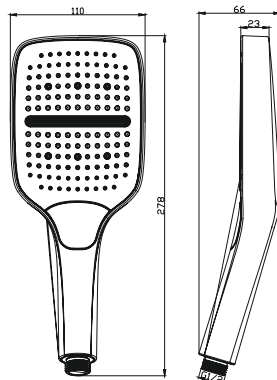

Single Function Rain Shower

3 Functions Hand Shower

Chrome/Black
VV-120011OH
M.R.P ₹ 1,990/-

Chrome/Black
VV-120011HS
M.R.P ₹ 1,250/-

Black
VV-120022OH
M.R.P ₹ 1,990/-

Black
VV-120022HS
M.R.P ₹ 1,250/-

Rose Gold/Black
VV-120025OH
M.R.P ₹ 2,950/-

Rose Gold/Black
VV-120025HS
M.R.P ₹ 1,650/-

Gold/Black
VV-120026OH
M.R.P ₹ 2,950/-

Gold/Black
VV-120026HS
M.R.P ₹ 1,650/-

Function Switch

If you enjoy singing, there's a sixty-three percent chance that you do some crooning in the shower. Lots of people love to sing songs as they soap up, probably because the shower is a private place to emote and to go for those hard-to-reach high notes! Singing is also a form of therapy, so never be ashamed of singing in the shower. It's a great way to express yourself and to de-stress

Single Function Rain Shower

3 Functions Hand Shower

Grey/Black
VV-130023OH
M.R.P ₹ 3,150/-

Grey/Black
VV-130023HS
M.R.P ₹ 1,850/-

Chrome/Black
VV-130011OH
M.R.P ₹ 2,650/-

Chrome/Black
VV-130011HS
M.R.P ₹ 1,650/-