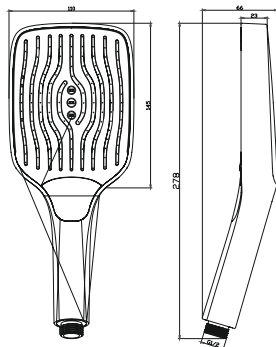

Single Function Rain Shower

3 Functions Hand Shower