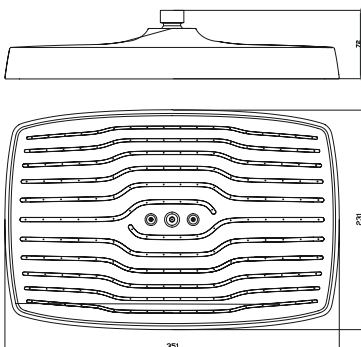

Single Function Rain Shower

3 Functions Hand Shower