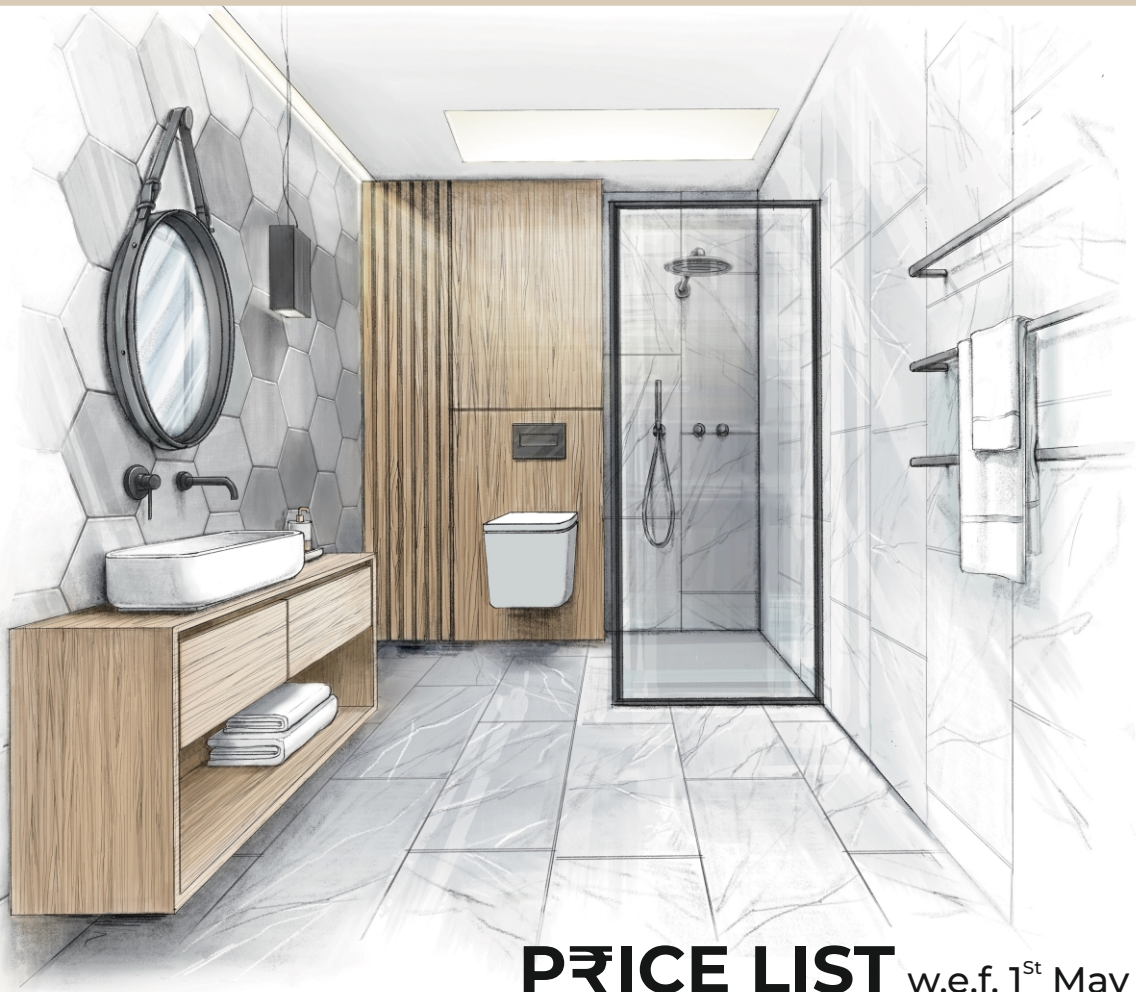

VIVAVIT

aqua fantasia

You Deserve What You Desire

PRICE LIST w.e.f. 1st May 2024

FOLLOW US

ABOUT US

At Vivavit Infratech Pvt. Ltd., we understand that your bathroom is a personal sanctuary, a place where functionality meets relaxation. Our product line is crafted with the utmost care, ensuring not only aesthetic appeal but also durability and efficiency. From sleek and modern faucets to luxurious showers and dependable sanitaryware, we have everything you need to create your ideal bathroom space.