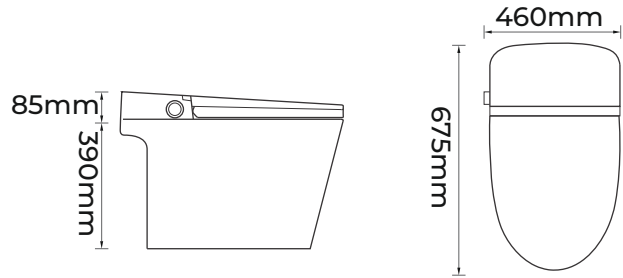

- MANUAL OPERATION SIDE KNOB FOR ALL THE FEATURES

VV-900060
M.R.P ₹ 99,990/-

- Night Light
- Digital Display
- UV Sterilization
- Automatic Flush
- Soft Cleaning Spray
- Infrared Foot Sensor
- Foam Bubble Shield
- Automatic Deodorization
- Automatic Flip Seat & Cover
- All Function Remote Control
- Thermostatic Warm Seat / Water / Air

INFRARED FOOT SENSOR FOR FLUSHING & OPENING / CLOSING SEAT COVER (DISTANCE 5 CM)