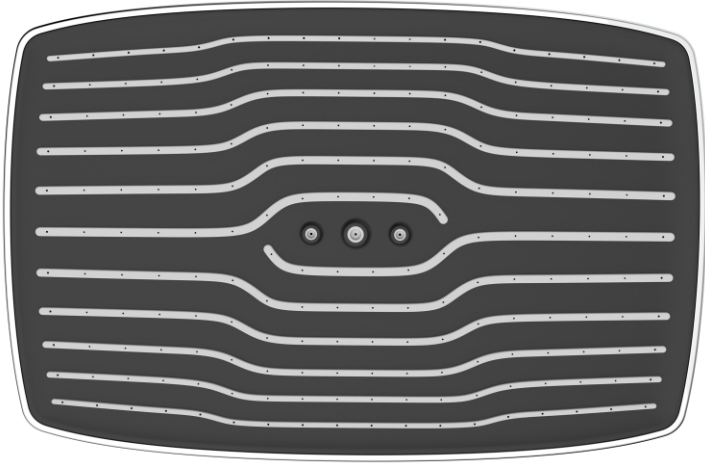

Rose Gold/Black
VV-120025HS
M.R.P ₹ 1,650/-

Gold/Black
VV-120026OH
M.R.P ₹ 2,950/-

Gold/Black
VV-120026HS
M.R.P ₹ 1,650/-

Function Switch

If you enjoy singing, there's a sixty-three percent chance that you do some crooning in the shower. Lots of people love to sing songs as they soap up, probably because the shower is a private place to emote and to go for those hard-to-reach high notes! Singing is also a form of therapy, so never be ashamed of singing in the shower. It's a great way to express yourself and to de-stress