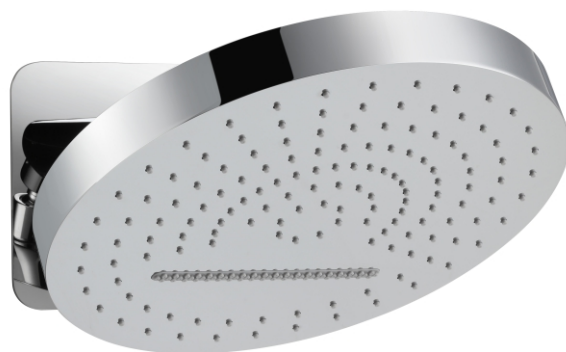

STAINLESS STEEL SHOWER HEAD

Two Functions Over Head Shower

CODE	COLOUR	M.R.P
VV-OHS2FCH	Chrome	₹ 24,900/-
VV-OHS2FGM	*Gun Metal	₹ 32,900/-
VV-OHS2FG	*Gold	₹ 32,900/-
VV-OHS2FRG	*Rose Gold	₹ 32,900/-

*** Available On Order Only