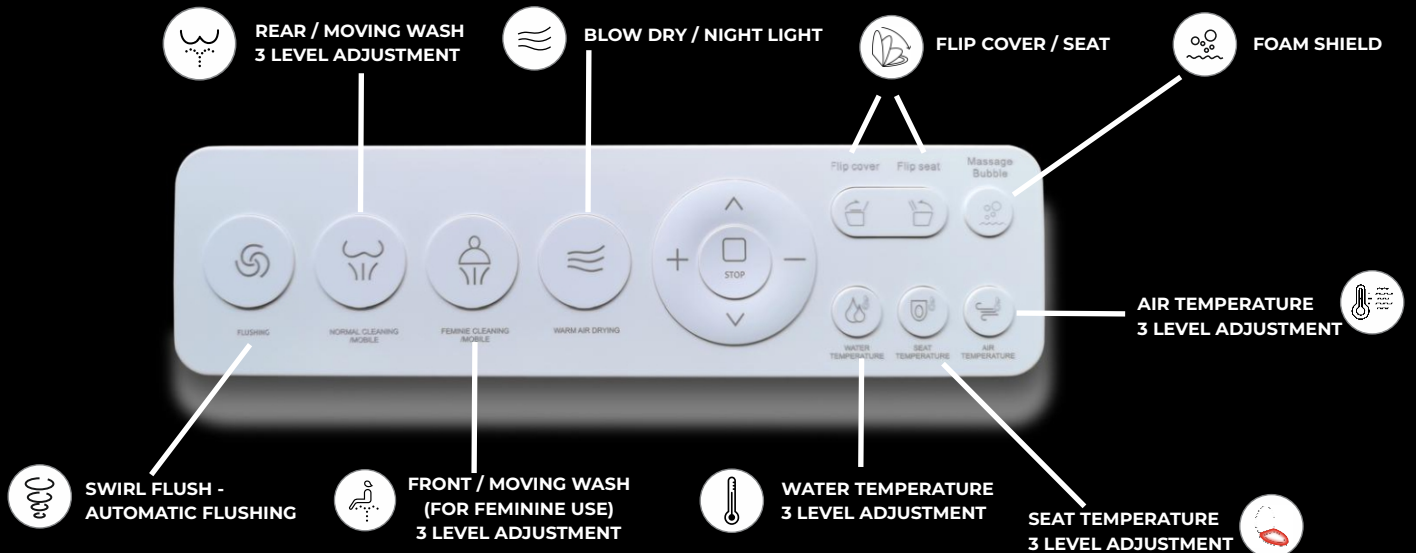

iSMARTY Intelligent Water Closet

- SMART HD DISPLAY SHOWING TEMPERATURE & OTHER FEATURES

- MANUAL OPERATION SIDE KNOB FOR ALL THE FEATURES

VV-900060
M.R.P ₹ 99,990/-

- Night Light
- Digital Display
- UV Sterilization
- Automatic Flush
- Soft Cleaning Spray
- Infrared Foot Sensor
- Foam Bubble Shield
- Automatic Deodorization
- Automatic Flip Seat & Cover
- All Function Remote Control
- Thermostatic Warm Seat / Water / Air

INFRARED FOOT SENSOR FOR FLUSHING & OPENING / CLOSING SEAT COVER (DISTANCE 5 CM)