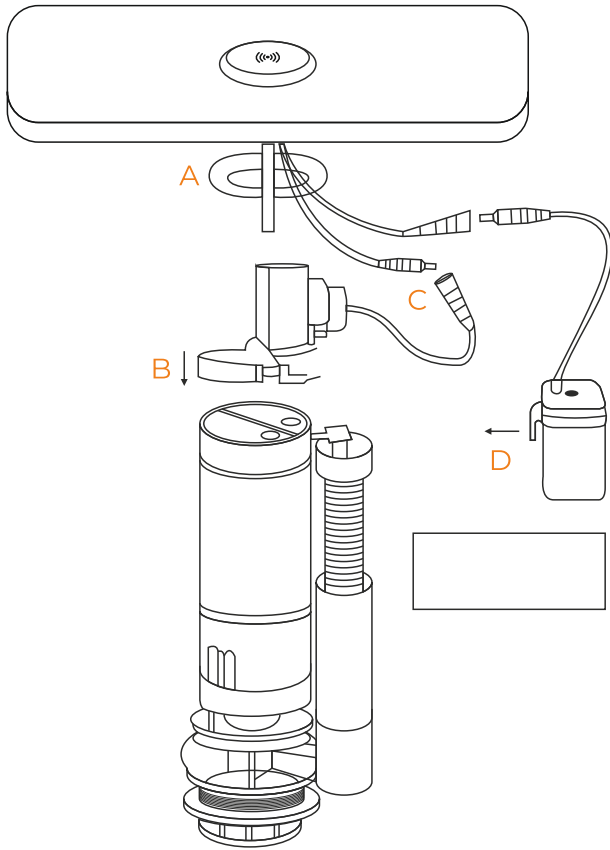

**Sensor Flushing Kit With Remote Control
VV-900021
M.R.P ₹ 5,990/-**

1. Touchless, 100% hygienic
2. Wireless, flexible installation within a range of 5 meters
3. Dual Flush at sensor mode, water saving
4. IPX7 waterproof grade